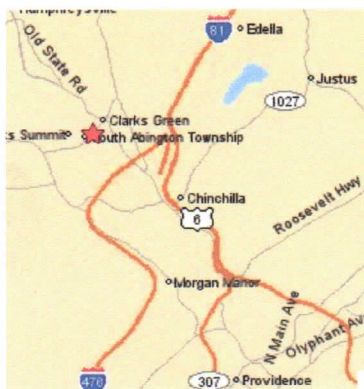

USA KARATE CHAMPIONSHIPS

Driving Directions

- Interstate I-81 to Exit 194 (Clarks Summit), follow signs towards Clarks Summit. At the light you'll be on Northern Boulevard. Follow Northern Boulevard to West Grove Street, make a left at the traffic light, school will be on the left approx. 1/4 mile.
- PA Turnpike NE Extension (476) North to last exit (Clarks Summit), follow signs to Route 6 West, follow signs to Route 6 West (Clarks Summit). At the light you'll be on Northern Boulevard. Follow Northern Boulevard to West Grove Street, make a left at the traffic light.

802 MAIN STREET
DICKSON CITY, PA 18519
www.tangsookarateusa.com
masterkovaleski@frontiernet.net

Please Mail